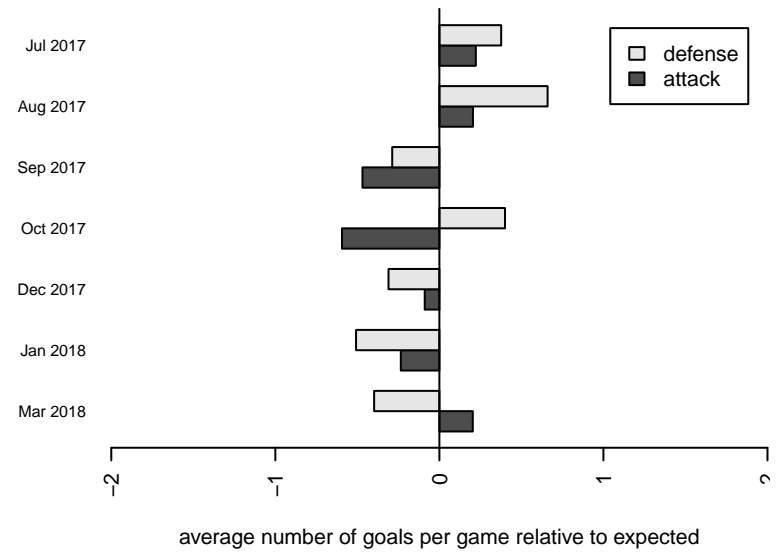

Performance relative to 13 month average