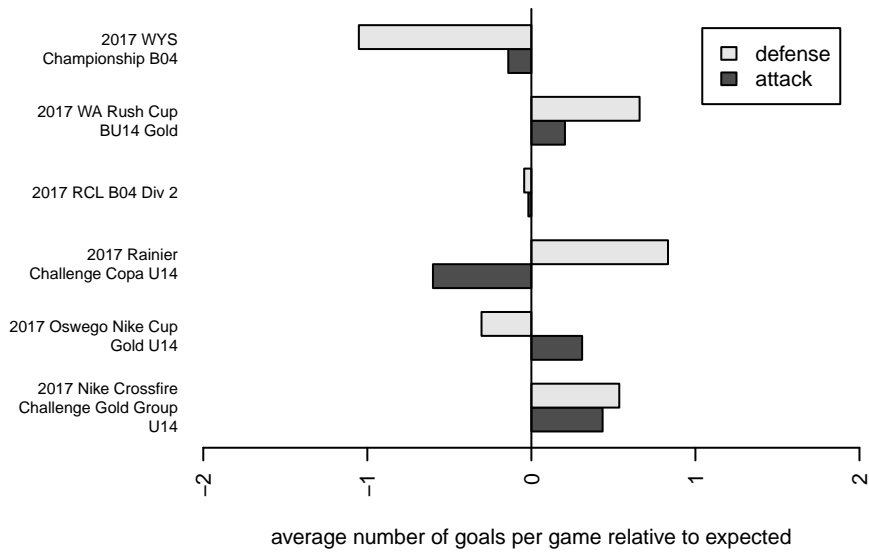

## FWFC Blue B04

Federal Way FC  
 Federal Way, WA  
 B04 total strength=1299  
 attack=9.3 defense=3.41  
 fall league = RCL B04 Div 2

alt names used:  
 FEDERAL WAY FOOTBALL FWFC B04 BLUE  
 FEDERAL WAY FOOTBALL FWFC B04 BLUE  
 FRAM B04-Bruce  
 FWFC B04 Blue (A)  
 FWFC Blue 04 Blue  
 FEDERAL WAY FOOTBALL FWFC B04 BLUE  
 FWFC B04 Blue (A)

Venues played:  
 2016 WYS Presidents Cup B04 Division 1  
 2017 Rainier Challenge Copa U14  
 2017 Nike Crossfire Challenge Gold Group U14  
 2017 Oswego Nike Cup Gold U14  
 2017 WA Rush Cup BU14 Gold  
 2017 RCL B04 Div 2  
 2017 WYS Championship B04

**attack and defense variance (black dot)  
relative to other teams  
and top 10 in region**

**attack and defense rating  
relative to others at age  
and all opponents in last 13 months**

**Performance relative to 13 month average**