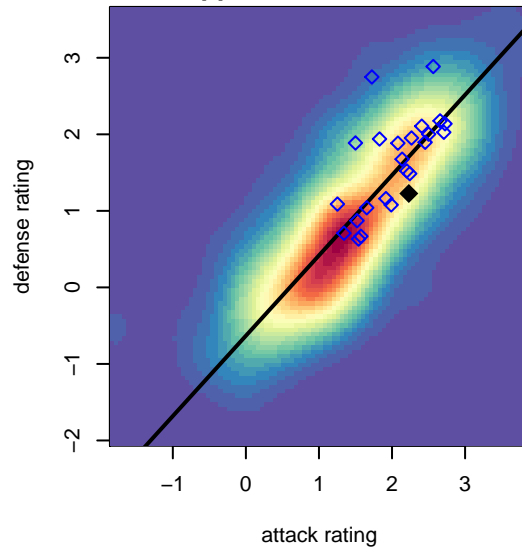

## FWFC Blue B04

Federal Way FC  
 Federal Way, WA  
 B04 total strength=1299  
 attack=9.3 defense=3.41  
 fall league = RCL B04 Div 2

alt names used:  
 FEDERAL WAY FOOTBALL FWFC B04 BLUE  
 FEDERAL WAY FOOTBALL FWFC B04 BLUE  
 FRAM B04-Bruce  
 FWFC B04 Blue (A)  
 FWFC Blue 04 Blue  
 FEDERAL WAY FOOTBALL FWFC B04 BLUE  
 FWFC B04 Blue (A)

**attack and defense variance (black dot)  
relative to other teams  
and top 10 in region**

**attack and defense rating  
relative to others at age  
and all opponents in last 13 months**

**Performance relative to 13 month average**