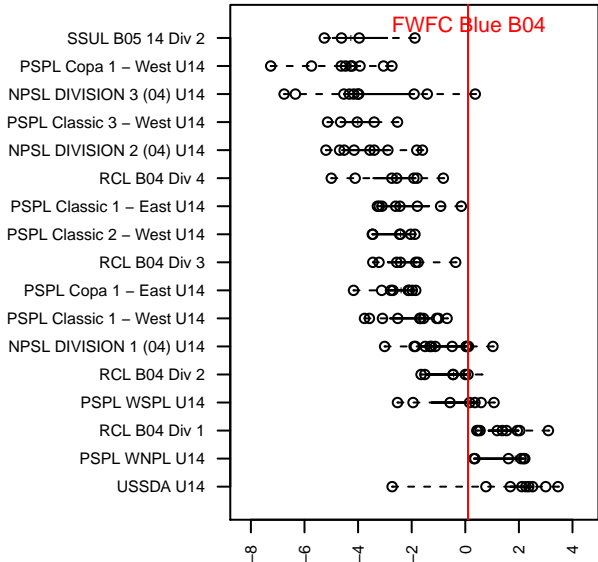

## FWFC Blue B04

Federal Way FC  
 Federal Way, WA  
 B04 total strength=1299  
 attack=9.3 defense=3.41  
 fall league = RCL B04 Div 2

alt names used:  
 FEDERAL WAY FOOTBALL FWFC B04 BLUE  
 FEDERAL WAY FOOTBALL FWFC B04 BLUE  
 FRAM B04-Bruce  
 FWFC B04 Blue (A)  
 FWFC Blue 04 Blue  
 FEDERAL WAY FOOTBALL FWFC B04 BLUE  
 FWFC B04 Blue (A)

**attack and defense variance (black dot)  
relative to other teams  
and top 10 in region**

**attack and defense rating  
relative to others at age  
and all opponents in last 13 months**

**Performance relative to 13 month average**