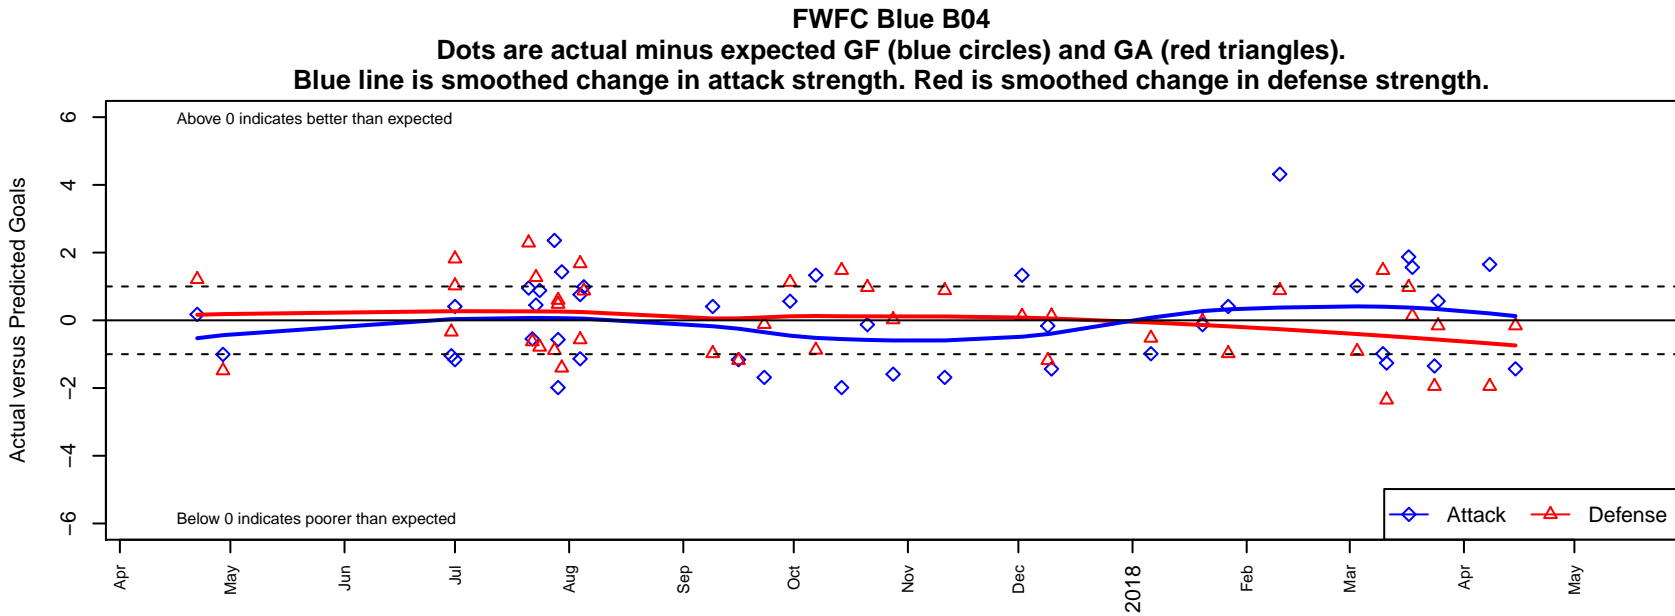

## FWFC Blue B04

Federal Way FC  
 Federal Way, WA  
 B04 total strength=1299  
 attack=9.3 defense=3.41  
 fall league = RCL B04 Div 2

alt names used:  
 FEDERAL WAY FOOTBALL FWFC B04 BLUE  
 FEDERAL WAY FOOTBALL FWFC B04 BLUE  
 FRAM B04-Bruce  
 FWFC B04 Blue (A)  
 FWFC Blue 04 Blue  
 FEDERAL WAY FOOTBALL FWFC B04 BLUE  
 FWFC B04 Blue (A)

**attack and defense variance (black dot)  
relative to other teams  
and top 10 in region**

**attack and defense rating  
relative to others at age  
and all opponents in last 13 months**

**Performance relative to 13 month average**