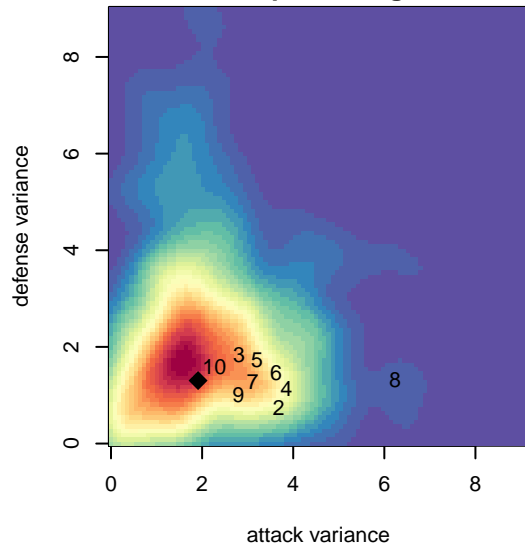

## FWFC Blue B04

Federal Way FC  
 Federal Way, WA  
 B04 total strength=1299  
 attack=9.3 defense=3.41  
 fall league = RCL B04 Div 2

alt names used:  
 FEDERAL WAY FOOTBALL FWFC B04 BLUE  
 FEDERAL WAY FOOTBALL FWFC B04 BLUE  
 FRAM B04-Bruce  
 FWFC B04 Blue (A)  
 FWFC Blue 04 Blue  
 FEDERAL WAY FOOTBALL FWFC B04 BLUE  
 FWFC B04 Blue (A)

**attack and defense variance (black dot)  
relative to other teams  
and top 10 in region**

**attack and defense rating  
relative to others at age  
and all opponents in last 13 months**

**Performance relative to 13 month average**